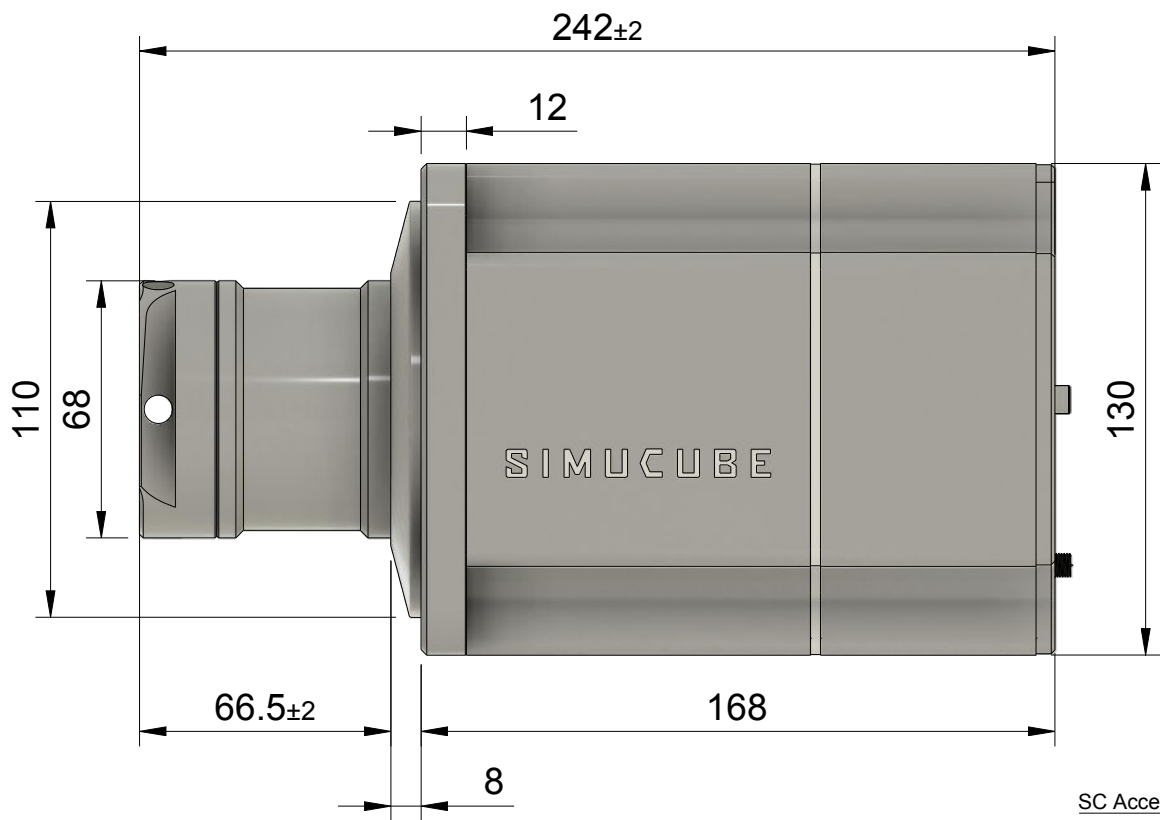

SIMUCUBE 2 Sport

Ø 145 mm PCD 4x M8x1.25 thread
 Use thread lock for secure mounting

SIMUCUBE