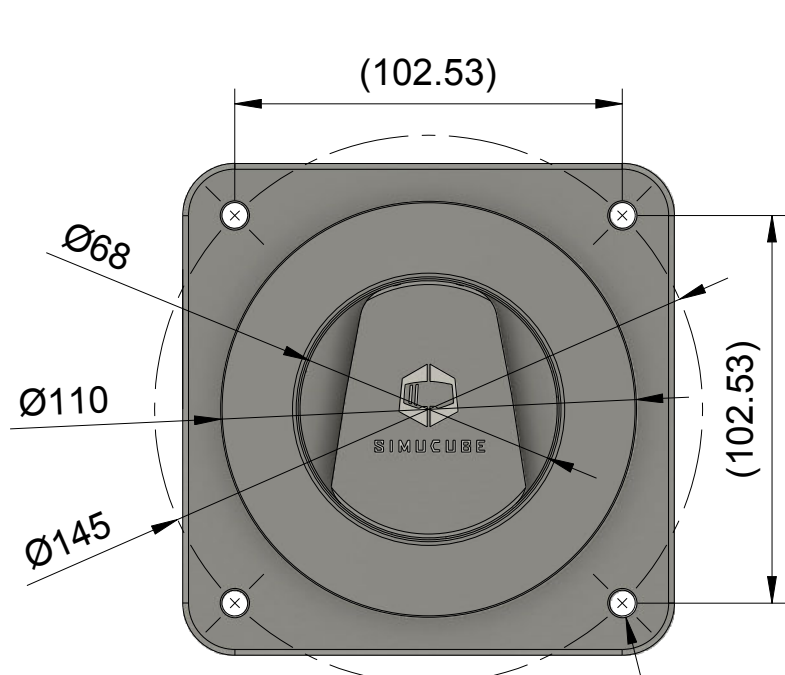

SIMUCUBE 2 Sport

Ø 145 mm PCD 4x M8x1.25 thread
 Use thread lock for secure mounting

SIMUCUBE