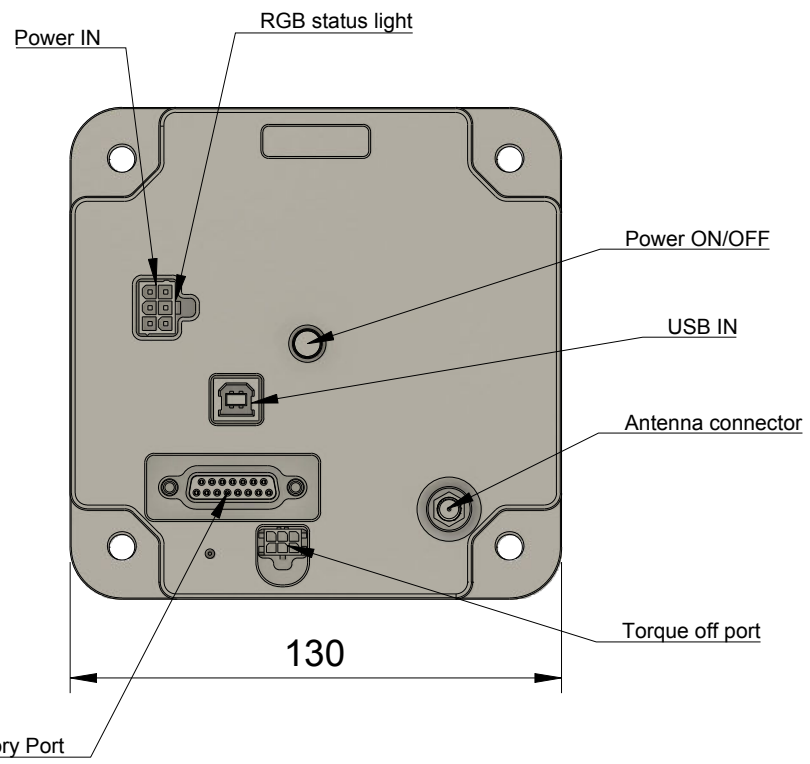

SIMUCUBE 2 Sport

Ø 145 mm PCD 4x M8x1.25 thread
 Use thread lock for secure mounting

SIMUCUBE