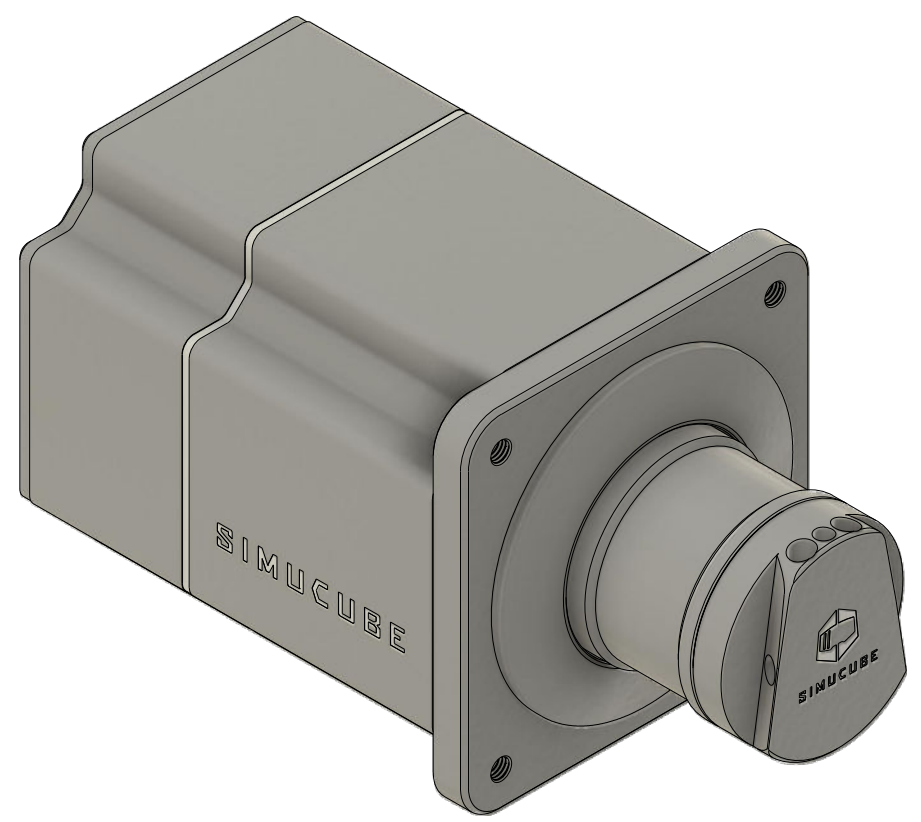

SIMUCUBE 2 Sport

Ø 145 mm PCD 4x M8x1.25 thread
 Use thread lock for secure mounting

SIMUCUBE