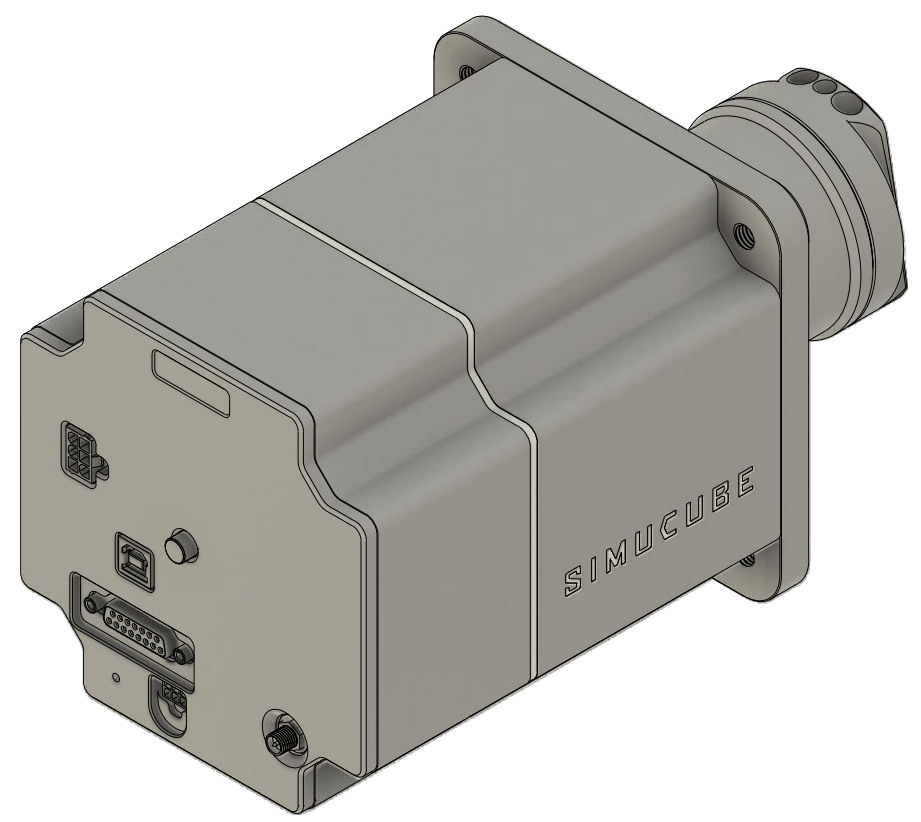

SIMUCUBE 2 Sport

Ø 145 mm PCD 4x M8x1.25 thread
 Use thread lock for secure mounting

SIMUCUBE